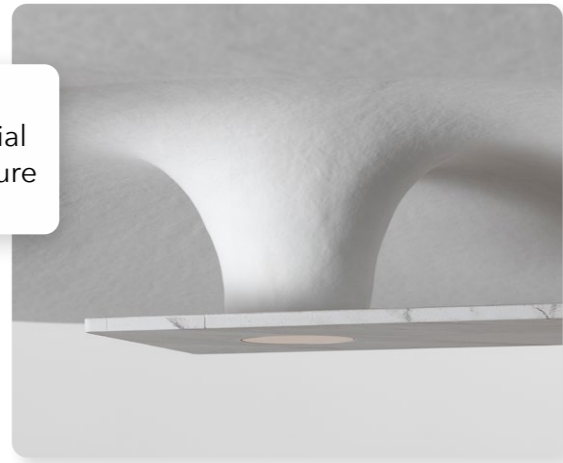

# MERIDIANA

Design by Chiaramonte-Marin / 2018

Meridiana: this is not a sundial.  
The process in fact is inverse: here the light is not the means, but the purpose, a great disk like the sun and hidden behind a big clock hand or what it seems like, a gentle and smooth not blinding light.

# MERIDIANA

Special structure

Shape detail

Ø1100

**MERIDIANA L**

Meridiana ceiling L

Meridiana floor