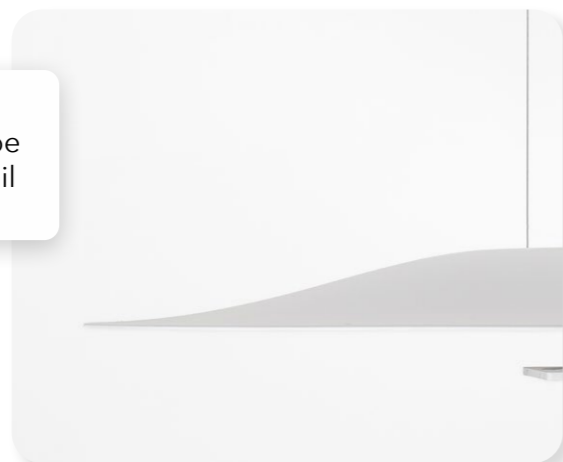

# MERIDIANA

Design by Chiaramonte-Marin / 2018

Meridiana: this is not a sundial.  
The process in fact is inverse: here the light is not the means, but the purpose, a great disk like the sun and hidden behind a big clock hand or what it seems like, a gentle and smooth not blinding light.

# MERIDIANA

Special structure

Shape detail